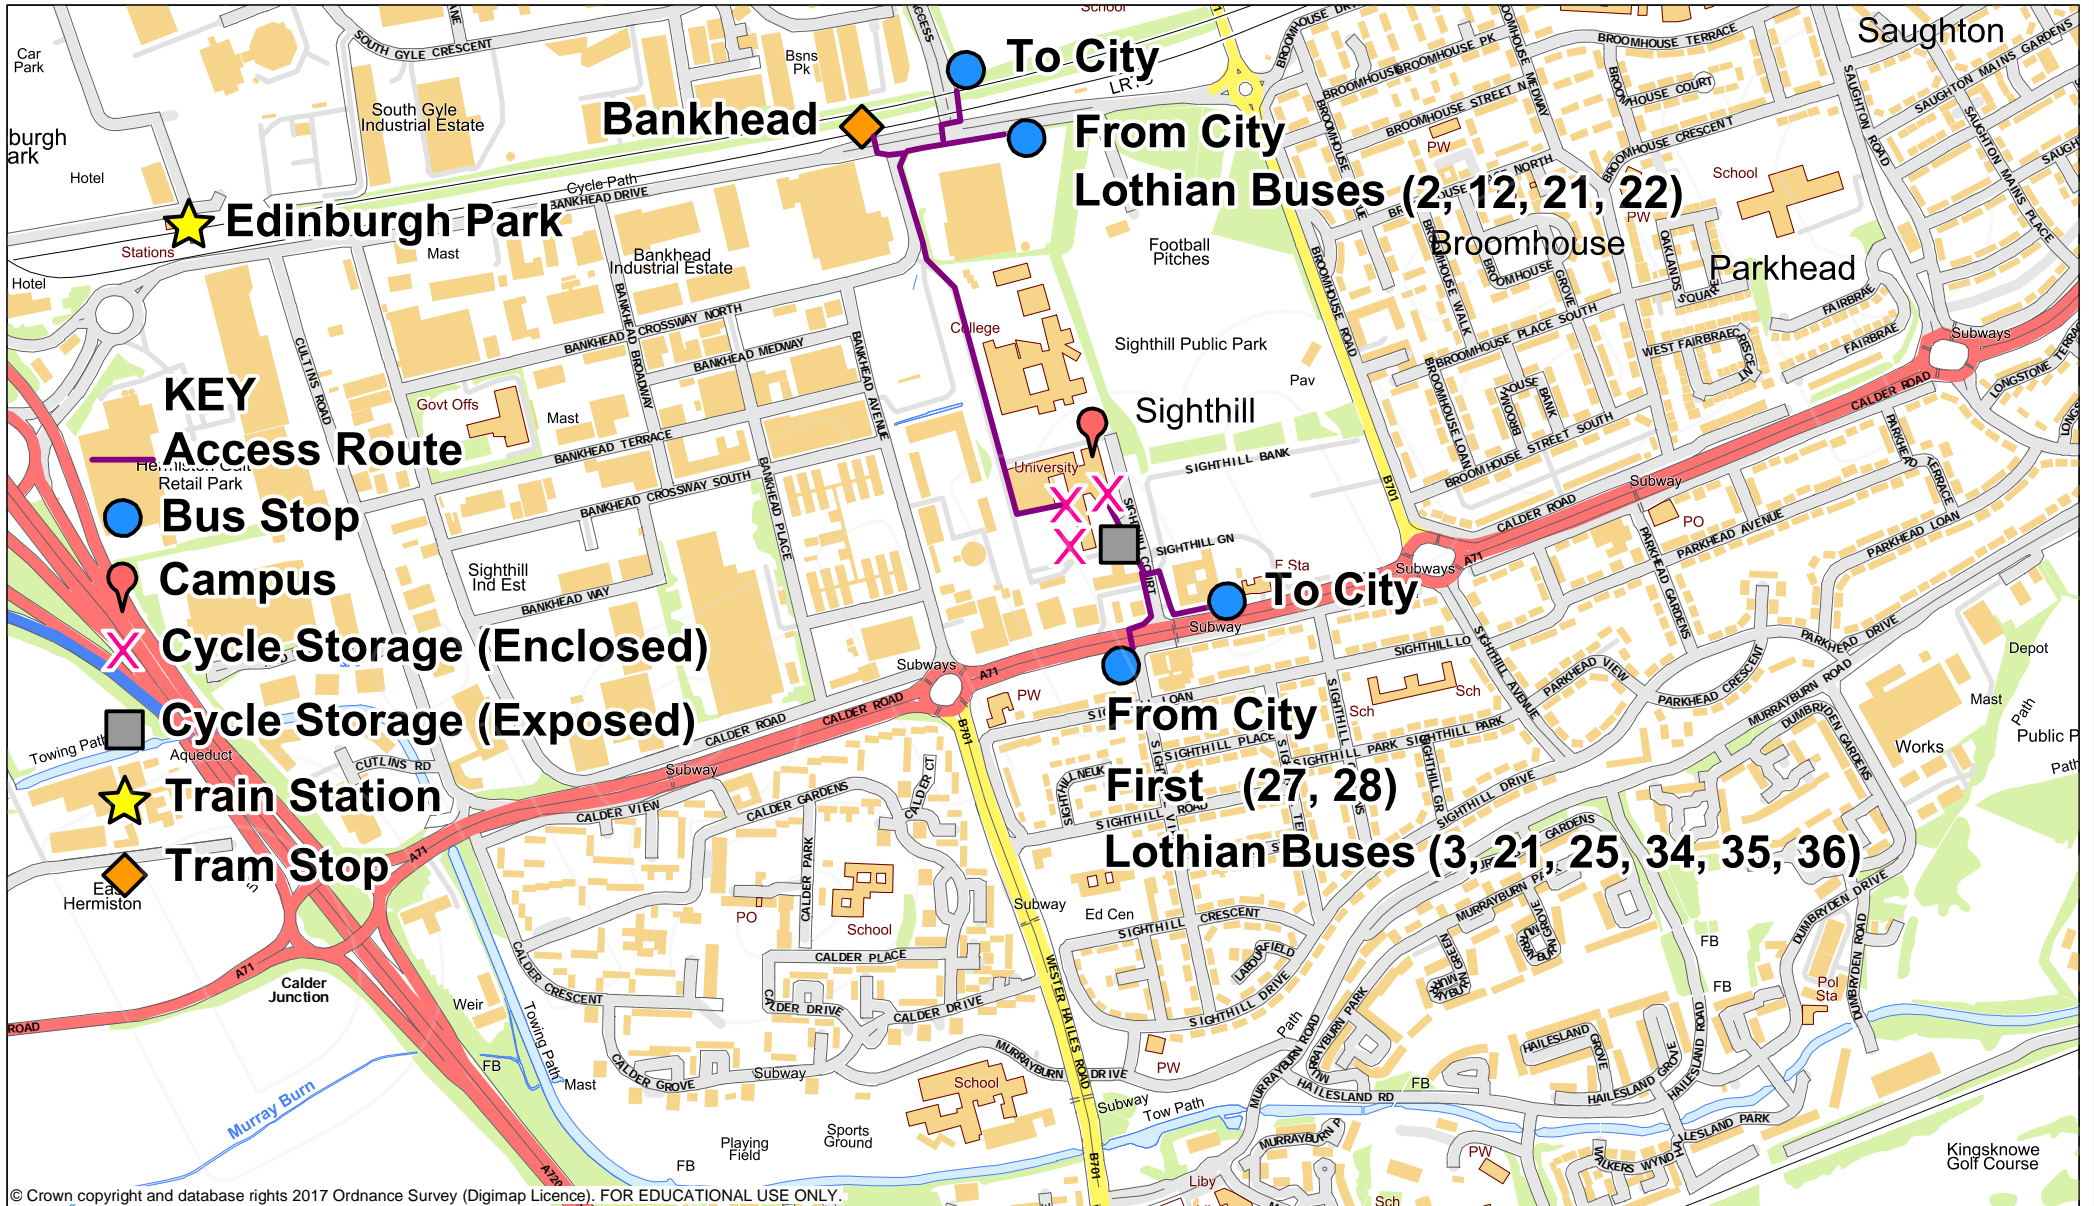

# Sighthill Campus (EH11 4BN)

© Crown copyright and database rights 2017 Ordnance Survey (Digimap Licence). FOR EDUCATIONAL USE ONLY.

Scale 1:10000

Projection: British National Grid

Aug 04, 2017 15:26

Jamie Pearson  
Edinburgh Napier  
University