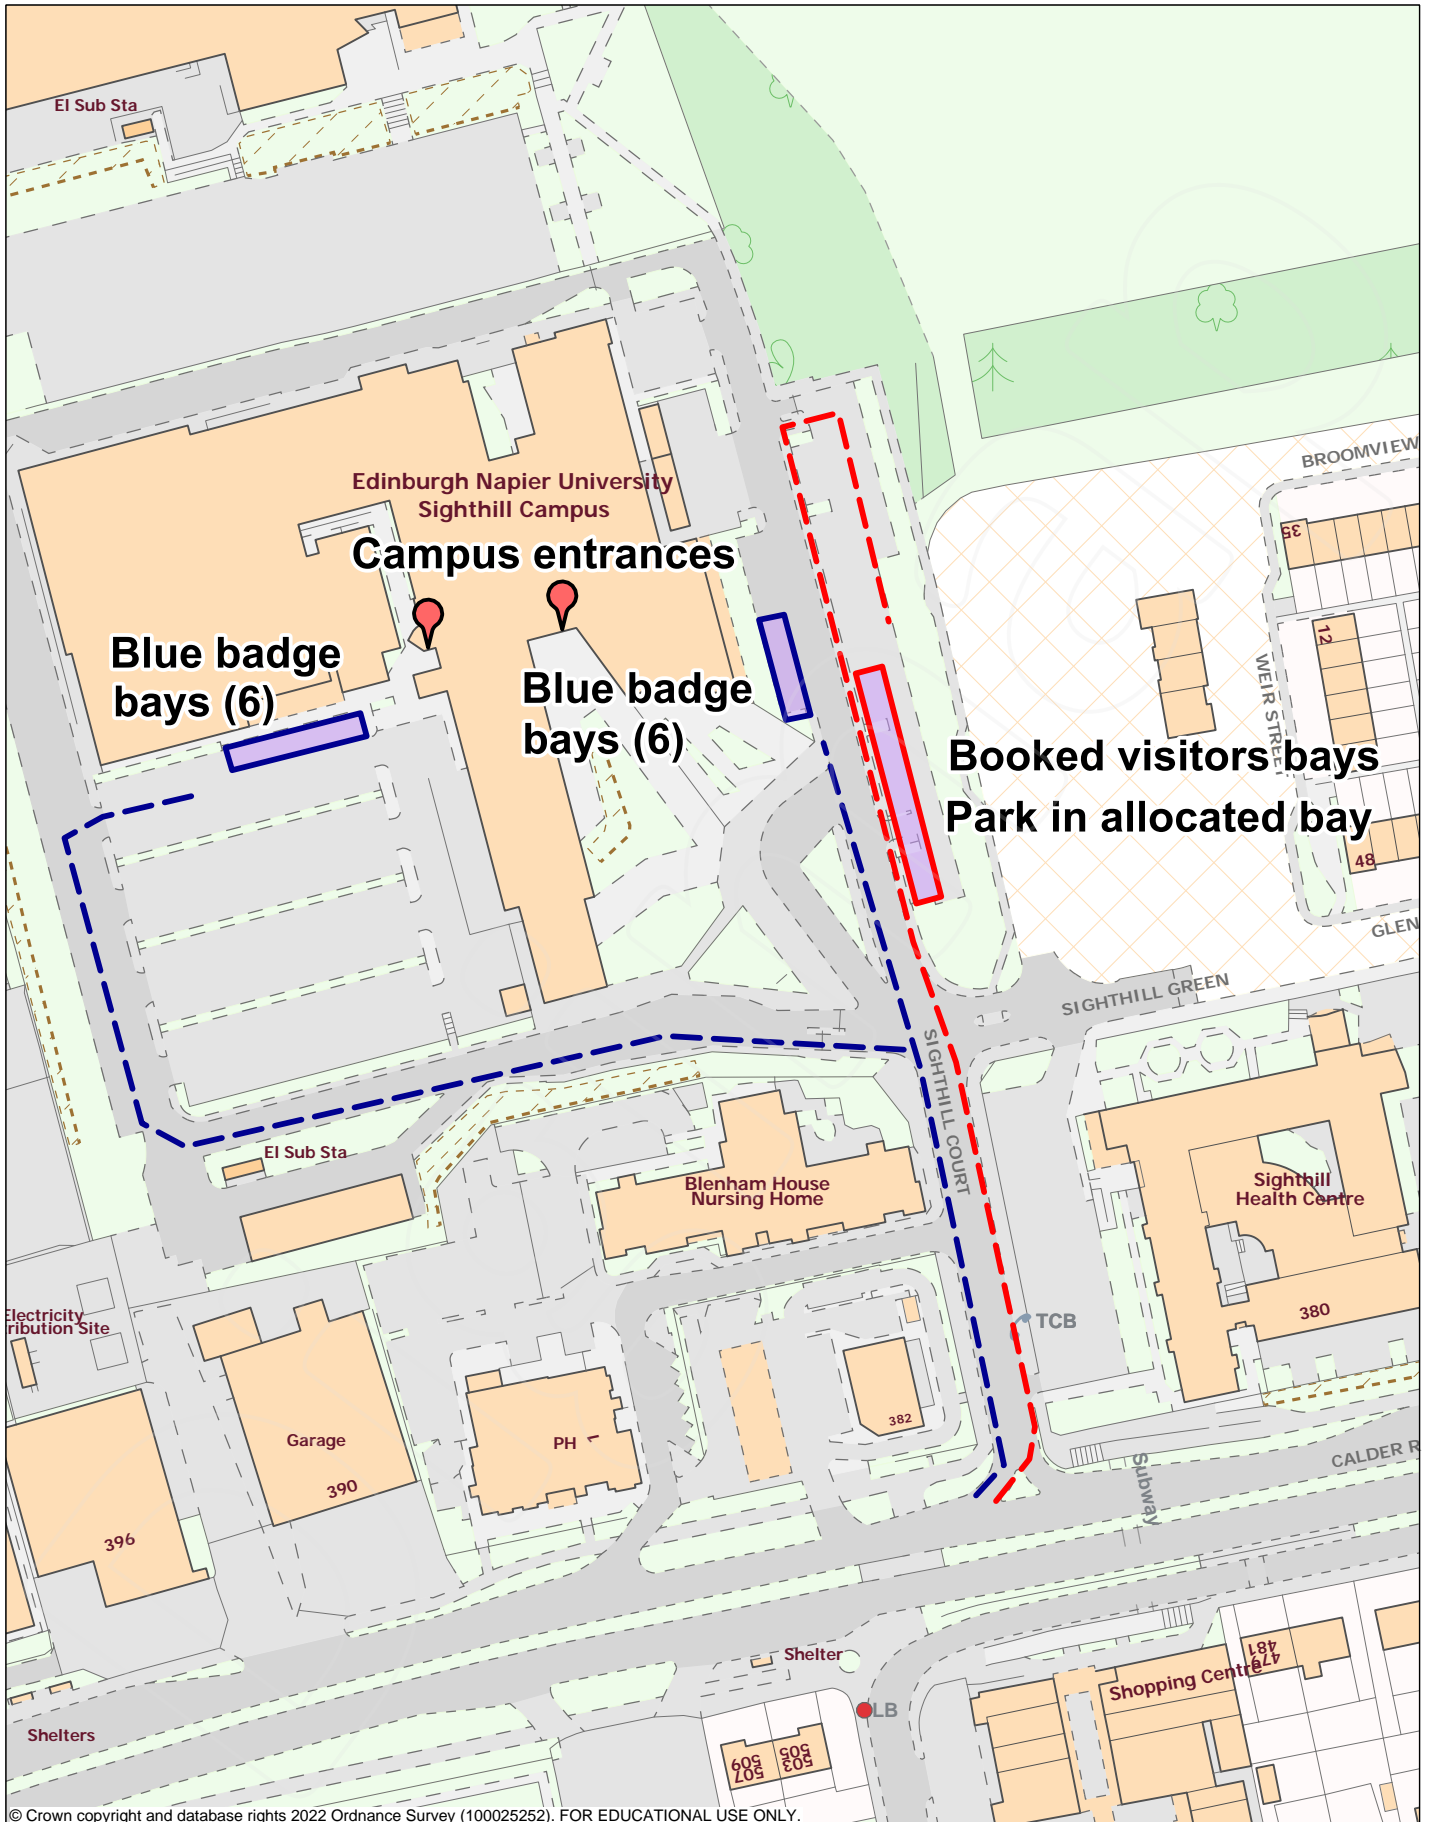

# ENU Sighthill EH11 4BN

© Crown copyright and database rights 2022 Ordnance Survey (100025252). FOR EDUCATIONAL USE ONLY.

Jamie Pearson  
Edinburgh Napier  
University

Scale 1:1519

Projection: British National Grid  
16 May 2022 09:39