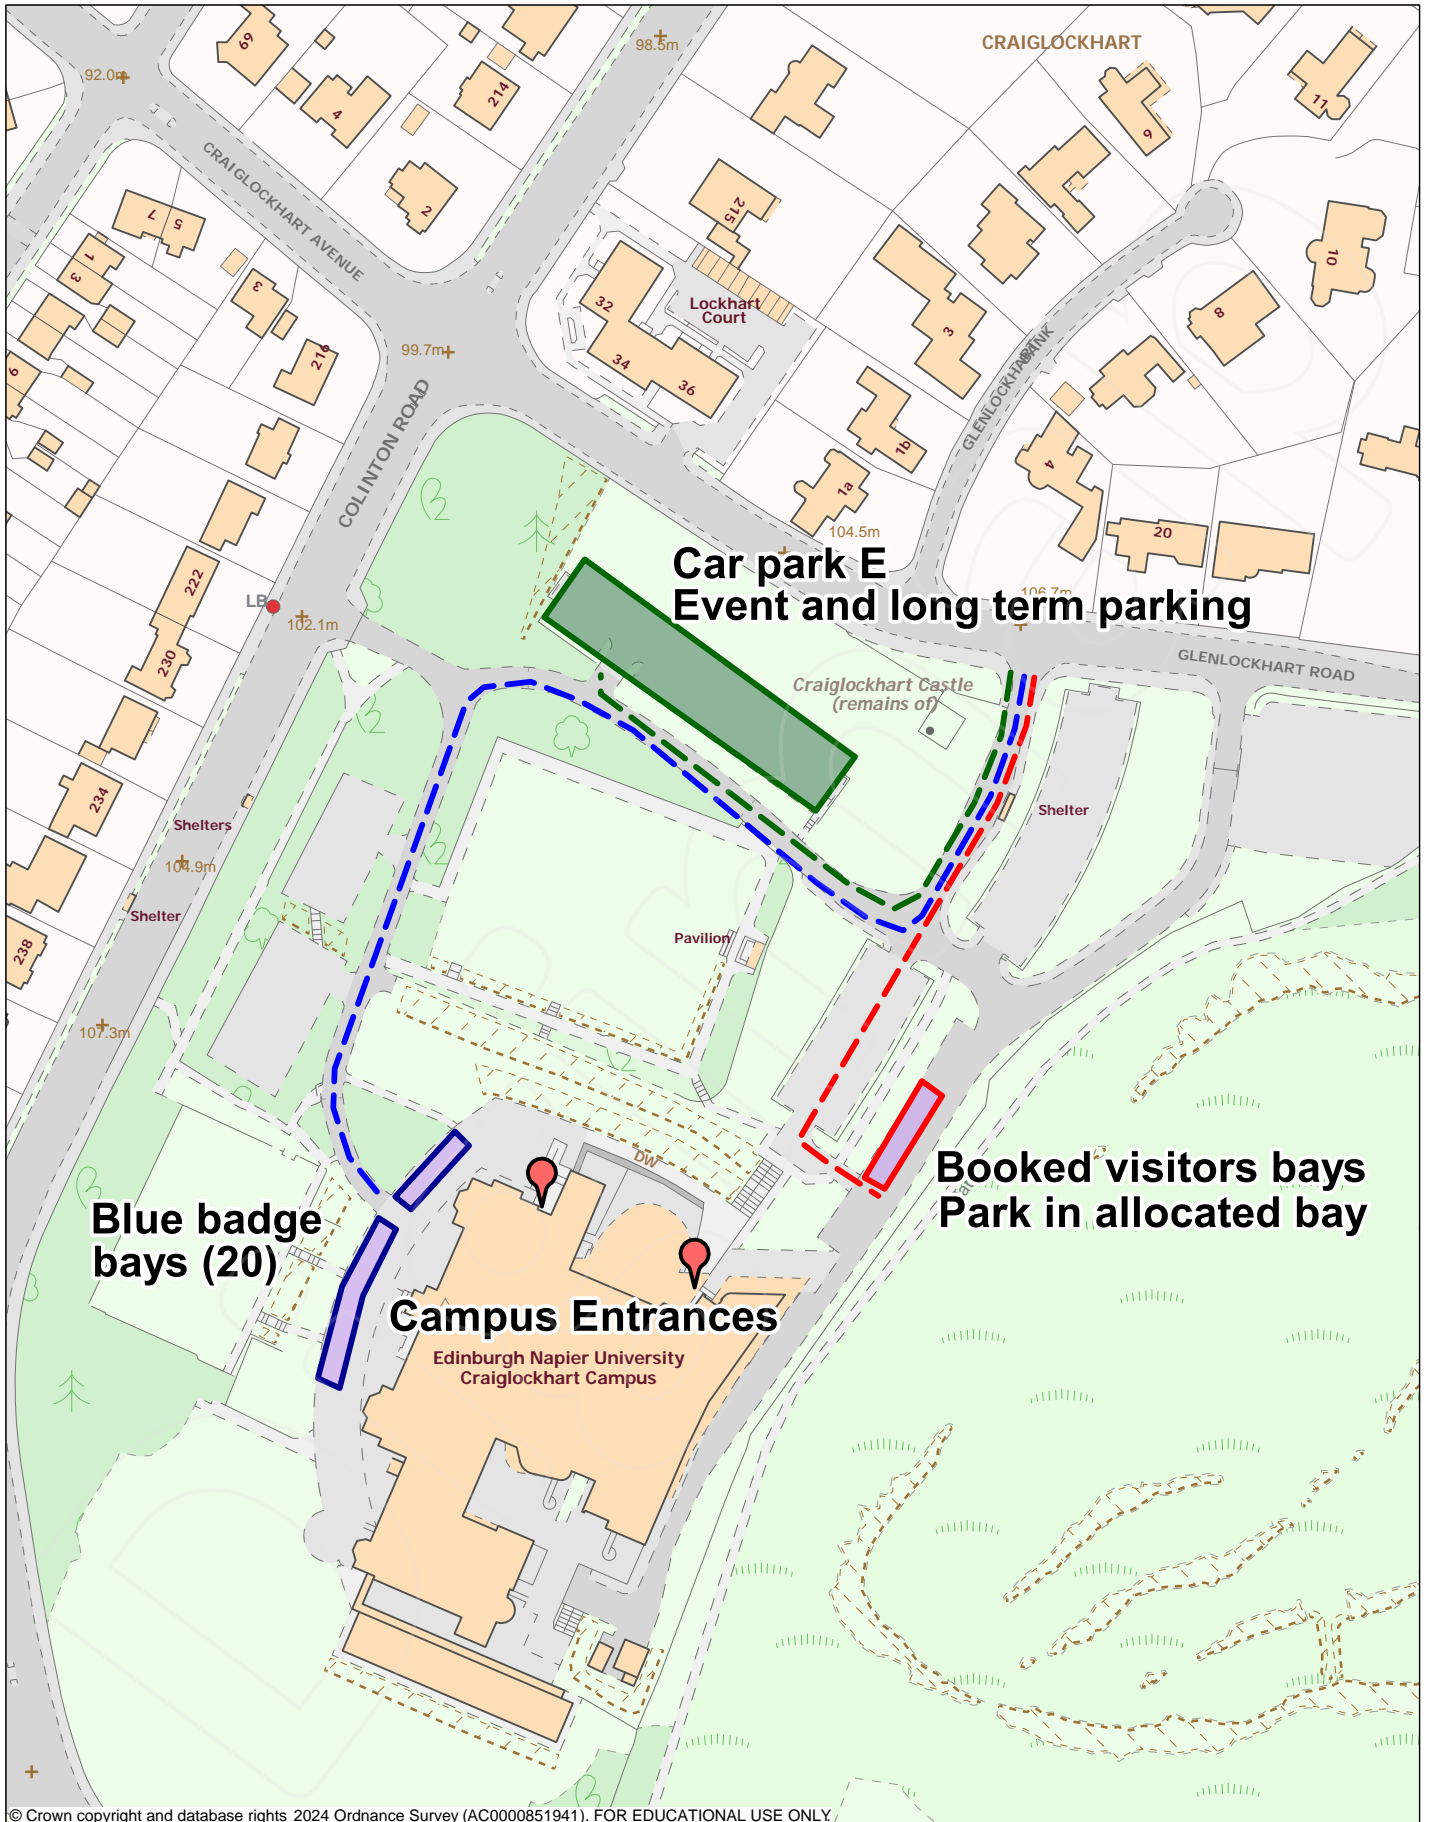

ENU Craiglockhart EH14 1DJ

© Crown copyright and database rights 2024 Ordnance Survey (AC0000851941). FOR EDUCATIONAL USE ONLY.

Jamie Pearson
Edinburgh Napier
University

Scale 1:1757

Projection: British National Grid
13 February 2024 09:54